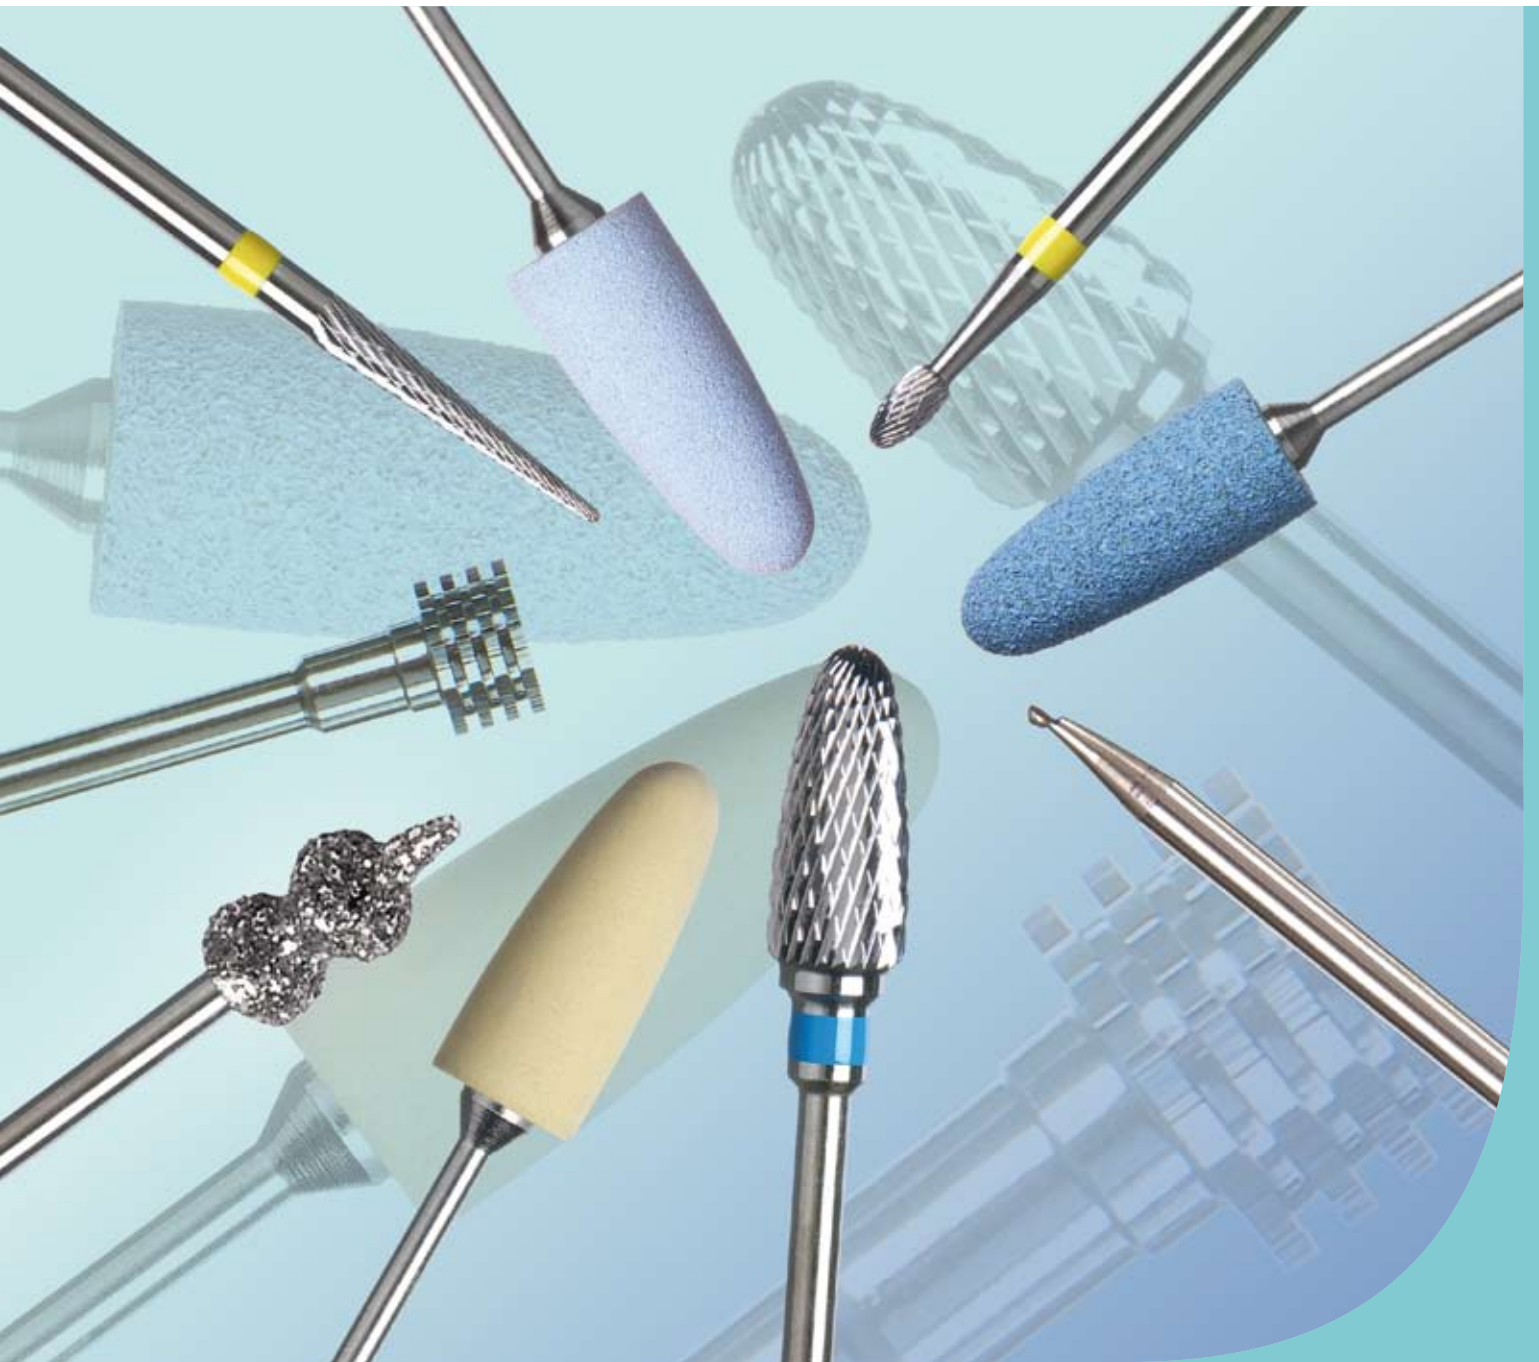

**Vertex** Dental

### Vertex™ Rotary Instruments

Vertex-Dental offers a various range of high quality hard metal fraises and silicone polishers.

### Vertex™ Teeth grinder

The special synthetic teeth grinder is specially meant to enlarge the contact surface of resin teeth by which a better bonding with denture base resins can be realised.

FVROT0010 Vertex™ Teeth grinder

### Hygienic & packing Assortment

Before returning the denture back to the dentist/patient, spray on Vertex™ Pro-clean, put the denture in a denture bag and then send the denture away. Pro-clean has an inhibitory effect on a wide range of natural oral microflora and it keeps the surface of the denture in perfect condition due to the fact that the ingredients are of natural basis.